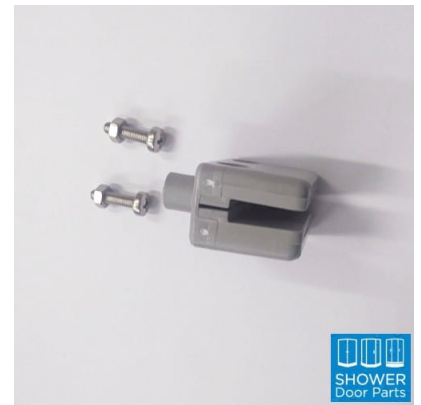

GALLERY IMAGES