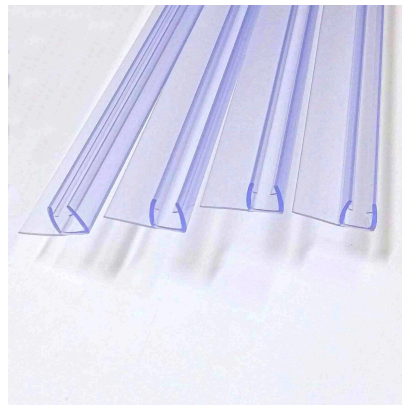

SHOWER Door Parts

SHOWER DOOR PARTS NZ

Email: sales@showerdoorparts.co.nz

CURVED SHOWER DOOR SEALS 6MM

\$20.00 - \$140.00

SKU: HBVDSC6mm-HBGKSC

PRODUCT DESCRIPTION

Curved Shower Door Seals.

The 4 door flap **and** 2 magnetic seals in the 1 order

They are available ex stock in Auckland

SHOWER Door Parts

SHOWER DOOR PARTS NZ
Email: sales@showerdoorparts.co.nz

GALLERY IMAGES

SHOWER Door Parts

Curved Shower Door Seals 6mm
<https://showerdoorparts.co.nz/product/curved-shower-door-seals-6mm/>

SHOWER DOOR PARTS NZ
Email: sales@showerdoorparts.co.nz

VARIATIONS

Image	SKU	Price	Description	Length	Type of Seal
	HBVDS-2m-6mm	\$20.00		2000mm	Single Seal - 6mm
	HBVDSC-6mm1950	\$80.00		1950mm	Door Seals set of 4 - 6mm
	Magnet-6mm 1950	\$60.00		1950mm	Magnetic Seals set of 2 - 6mm
	HBGKSC-6mm 1950	\$140.00		1950mm	2 Magnetic & 4 Door Seals - 6mm

All specifications and dimensions are nominal and are subject to change without notice

SHOWER Door Parts

SHOWER DOOR PARTS NZ
Email: sales@showerdoorparts.co.nz

Image	SKU	Price	Description	Length	Type of Seal
	HBVDSC-6mm 1830	\$80.00		1830mm	Door Seals set of 4 - 6mm
	Magnet-6mm 1830	\$60.00		1830mm	Magnetic Seals set of 2 - 6mm
	HBGKSC-6mm 1830	\$140.00		1830mm	2 Magnetic & 4 Door Seals - 6mm