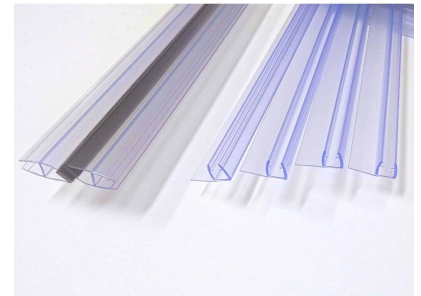

The 4 door flap **and** 2 magnetic seals in the 1 order

They are available ex stock in Auckland

SHOWER Door Parts

SHOWER DOOR PARTS NZ
Email: sales@showerdoorparts.co.nz

GALLERY IMAGES

SHOWER Door Parts

Curved Shower Door Seals 6mm
<https://showerdoorparts.co.nz/product/curved-shower-door-seals-6mm/>

SHOWER DOOR PARTS NZ
Email: sales@showerdoorparts.co.nz

VARIATIONS

Image	SKU	Price	Description	Length	Type of Seal
	HBVDS-2m-6mm	\$20.00		2000mm	Single Seal - 6mm
	HBVDSC-6mm1950	\$80.00		1950mm	Door Seals set of 4 - 6mm
	Magnet-6mm 1950	\$60.00		1950mm	Magnetic Seals set of 2 - 6mm
	HBGKSC-6mm 1950	\$140.00		1950mm	2 Magnetic & 4 Door Seals - 6mm

All specifications and dimensions are nominal and are subject to change without notice

SHOWER Door Parts

SHOWER DOOR PARTS NZ
Email: sales@showerdoorparts.co.nz

Image	SKU	Price	Description	Length	Type of Seal
	HBVDSC-6mm 1830	\$80.00		1830mm	Door Seals set of 4 - 6mm
	Magnet-6mm 1830	\$60.00		1830mm	Magnetic Seals set of 2 - 6mm
	HBGKSC-6mm 1830	\$140.00		1830mm	2 Magnetic & 4 Door Seals - 6mm