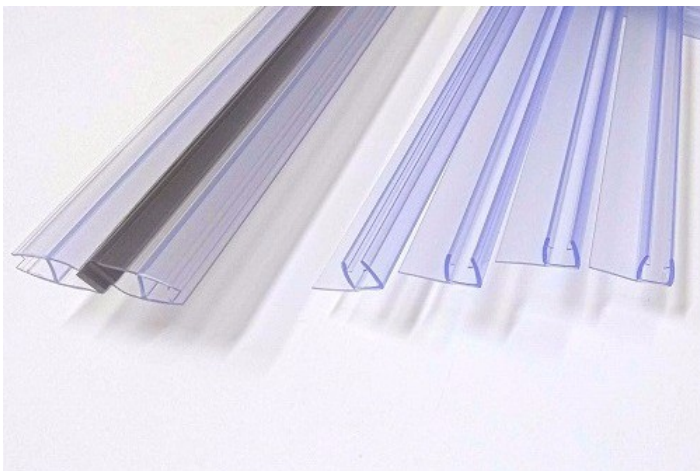

SHOWER Door Parts

SHOWER DOOR PARTS NZ

Email: sales@showerdoorparts.co.nz

CURVED SHOWER DOOR SEALS 6MM

\$20.00 - \$140.00

SKU: HBVDSC6mm-HBGKSC

PRODUCT DESCRIPTION

Curved Shower Door Seals.

These are for 6mm glass on 1830mm or 1950mm high doors.

Choose height required in the options below

You can order

The 4 flap Door seals - choose 2000mm if you want to order 1 or 2 flap seals

The 2 Magnetic seals or

The 4 door flap **and** 2 magnetic seals in the 1 order

They are available ex stock in Auckland

SHOWER Door Parts

SHOWER DOOR PARTS NZ
Email: sales@showerdoorparts.co.nz

GALLERY IMAGES

SHOWER Door Parts

Curved Shower Door Seals 6mm
<https://showerdoorparts.co.nz/product/curved-shower-door-seals-6mm/>

SHOWER DOOR PARTS NZ
Email: sales@showerdoorparts.co.nz

VARIATIONS

Image	SKU	Price	Description	Length	Type of Seal
	HBVDS-2m-6mm	\$20.00		2000mm	Single Seal - 6mm
	HBVDSC-6mm1950	\$80.00		1950mm	Door Seals set of 4 - 6mm
	Magnet-6mm 1950	\$60.00		1950mm	Magnetic Seals set of 2 - 6mm
	HBGKSC-6mm 1950	\$140.00		1950mm	2 Magnetic & 4 Door Seals - 6mm