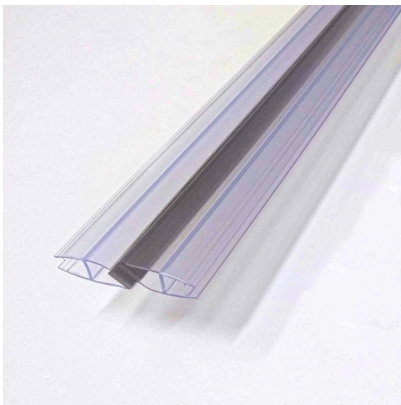

SHOWER Door Parts

SHOWER DOOR PARTS NZ

Email: sales@showerdoorparts.co.nz

CURVED SHOWER DOOR SEALS 6MM

\$20.00 - \$140.00

SKU: HBVDSC6mm-HBGKSC

PRODUCT DESCRIPTION

Curved Shower Door Seals.

The 4 door flap **and** 2 magnetic seals in the 1 order

They are available ex stock in Auckland

SHOWER Door Parts

SHOWER DOOR PARTS NZ
Email: sales@showerdoorparts.co.nz

GALLERY IMAGES

SHOWER Door Parts

Curved Shower Door Seals 6mm
<https://showerdoorparts.co.nz/product/curved-shower-door-seals-6mm/>

SHOWER DOOR PARTS NZ
Email: sales@showerdoorparts.co.nz

VARIATIONS

Image	SKU	Price	Description	Length	Type of Seal
	HBVDS-2m-6mm	\$20.00		2000mm	Single Seal - 6mm
	HBVDSC-6mm1950	\$80.00		1950mm	Door Seals set of 4 - 6mm
	Magnet-6mm 1950	\$60.00		1950mm	Magnetic Seals set of 2 - 6mm
	HBGKSC-6mm 1950	\$140.00		1950mm	2 Magnetic & 4 Door Seals - 6mm

All specifications and dimensions are nominal and are subject to change without notice

SHOWER Door Parts

SHOWER DOOR PARTS NZ
Email: sales@showerdoorparts.co.nz

Image	SKU	Price	Description	Length	Type of Seal
	HBVDSC-6mm 1830	\$80.00		1830mm	Door Seals set of 4 - 6mm
	Magnet-6mm 1830	\$60.00		1830mm	Magnetic Seals set of 2 - 6mm
	HBGKSC-6mm 1830	\$140.00		1830mm	2 Magnetic & 4 Door Seals - 6mm