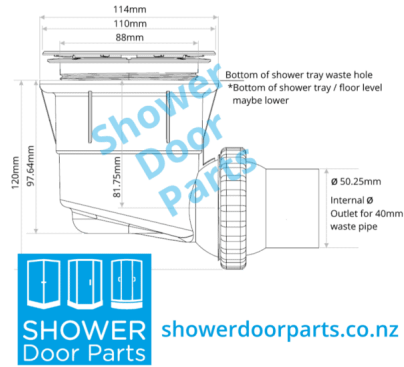

This Easy Clean shower waste is a perfect match for all Shower trays with a 90mm hole.

- **Easy to install**
- **Suitable for 90mm waste hole**
- **Swivel ball outlet, easy of install**
- **Easily cleaned once installed**
- **Chrome grate**

[Here are some Trays that this waste fits](#)

SHOWER Door Parts

SHOWER DOOR PARTS NZ

Email: sales@showerdoorparts.co.nz

GALLERY IMAGES

SHOWER Door Parts

SHOWER DOOR PARTS NZ

Email: sales@showerdoorparts.co.nz