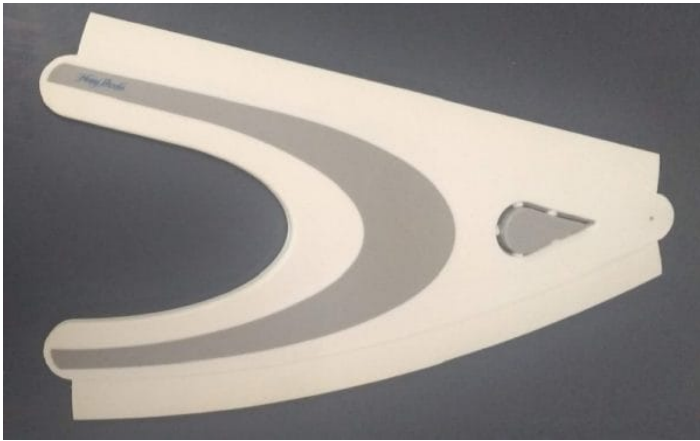

SHOWER CLEANING BLADE

$20.00

SKU: Shower Blade

PRODUCT DESCRIPTION

Shower Cleaning Blade

- Perfect for cleaning both flat and curved shower glass
- Daily use reduces lime or soap scale build up
- Comes with hook to fix to shower walls
- Wipes away water on straight or curved glass
- Easy Grip, contoured design
- Suitable for use on Shower liners Tiles windows and car windscreens
- Chemical free cleaning