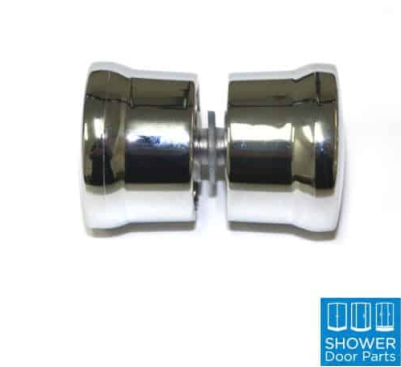

GALLERY IMAGES

Shower Door Handles
160mm centers