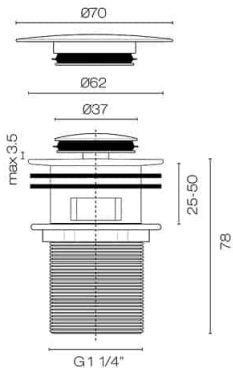

SHOWER Door Parts

SHOWER DOOR PARTS NZ

Email: sales@showerdoorparts.co.nz

BASIN WASTE 32MM POPUP

\$50.00

SKU: basinwaste

PRODUCT DESCRIPTION

Features of the Basin Waste 32mm Popup

- Includes domed and flush plug
- 90mm tail

Using a popup waste eliminates chains in basins.

Choose which suits your vanity top/basin

With Overflow or
Without Overflow

SHOWER Door Parts

Basin Waste 32mm Popup
<https://showerdoorparts.co.nz/product/basin-waste-32mm-popup/>

SHOWER DOOR PARTS NZ
Email: sales@showerdoorparts.co.nz

GALLERY IMAGES

All specifications and dimensions are nominal and are subject to change without notice

SHOWER Door Parts

Basin Waste 32mm Popup
<https://showerdoorparts.co.nz/product/basin-waste-32mm-popup/>

SHOWER DOOR PARTS NZ
Email: sales@showerdoorparts.co.nz

VARIATIONS

| Image | SKU | Price | Description | Choose Overflow |
|---|-------------|---------|-------------------------|-----------------|
|  | 90 0068/73C | \$50.00 | Without Overflow | No Overflow |
|  | 90 0067/72C | \$50.00 | With Overflow | With Overflow |