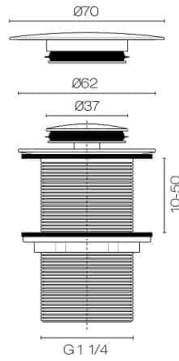

SHOWER Door Parts

SHOWER DOOR PARTS NZ

Email: sales@showerdoorparts.co.nz

BASIN WASTE 32MM POPUP

\$50.00

SKU: basinwaste

PRODUCT DESCRIPTION

Features of the Basin Waste 32mm Popup

- Includes domed and flush plug
- 90mm tail

Using a popup waste eliminates chains in basins.

Choose which suits your vanity top/basin

With Overflow or
Without Overflow

SHOWER Door Parts

Basin Waste 32mm Popup
<https://showerdoorparts.co.nz/product/basin-waste-32mm-popup/>

SHOWER DOOR PARTS NZ
Email: sales@showerdoorparts.co.nz

GALLERY IMAGES

All specifications and dimensions are nominal and are subject to change without notice

SHOWER Door Parts

Basin Waste 32mm Popup
<https://showerdoorparts.co.nz/product/basin-waste-32mm-popup/>

SHOWER DOOR PARTS NZ
Email: sales@showerdoorparts.co.nz

VARIATIONS

| Image | SKU | Price | Description | Choose Overflow |
|---|-------------|---------|-------------------------|-----------------|
|  | 90 0068/73C | \$50.00 | Without Overflow | No Overflow |
|  | 90 0067/72C | \$50.00 | With Overflow | With Overflow |