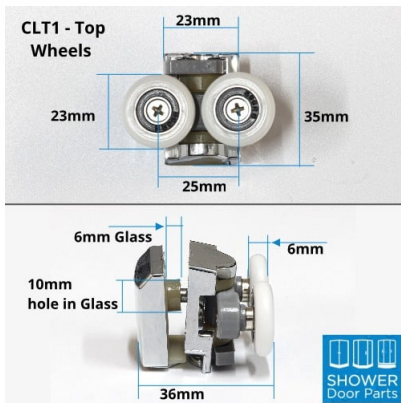

PRODUCT DESCRIPTION

Shower Door Roller 2 Wheeled

Height adjustable top wheels
Spring loaded bottom wheels
Wheel diameter 23mm x 6mm
Glass hole diameter 11mm

These rollers may fit many different doors the top rollers on some the bottom rollers on others.
Check by sending us photos of your shower door rollers [from this page](#)

Each door requires - 2 rollers per door (top) and 2 guides per door (bottom).

These should fit some Clearlite shower doors, check measurements

SHOWER Door Parts

Shower Door Roller 2 Wheeled
<https://showerdoorparts.co.nz/product/shower-door-roller-2-wheeled/>

SHOWER DOOR PARTS NZ
Email: sales@showerdoorparts.co.nz

GALLERY IMAGES

All specifications and dimensions are nominal and are subject to change without notice

SHOWER Door Parts

SHOWER DOOR PARTS NZ

Email: sales@showerdoorparts.co.nz

SHOWER Door Parts

SHOWER DOOR PARTS NZ
Email: sales@showerdoorparts.co.nz

VARIATIONS

Image	SKU	Price	Description	Options
	NOB4	\$20.00		Bottom
	CLT1 & NOB4	\$40.00		Top and Bottom
	CLT1	\$20.00		Top