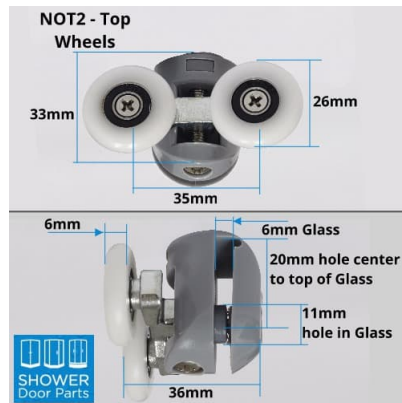

SHOWER Door Parts

SHOWER DOOR PARTS NZ

Email: sales@showerdoorparts.co.nz