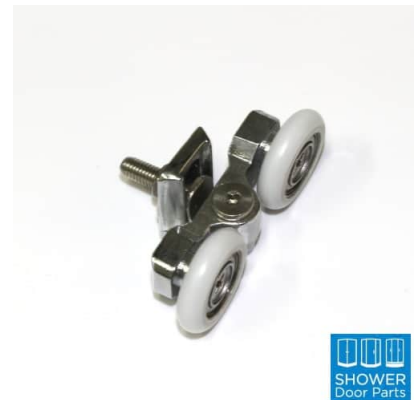

SHOWER Door Parts

SHOWER DOOR PARTS NZ

Email: sales@showerdoorparts.co.nz

COLLESIUM SHOWER MK3

\$20.00

Shower Door upper wheels

Shower Door Lower Guide

SKU: C3W-

PRODUCT DESCRIPTION

These parts fit the Collesium Shower Mk3 curved corner shower by Henry Brooks.

C3W top Wheels

C3G bottom Guides

There are 2 doors per shower unit.

Each door requires

2 x (C3W) rollers per door and 2 x (C3G) guides per door.

Priced as per each item not per pair.

SHOWER Door Parts

SHOWER DOOR PARTS NZ
Email: sales@showerdoorparts.co.nz

GALLERY IMAGES

SHOWER Door Parts

SHOWER DOOR PARTS NZ

Email: sales@showerdoorparts.co.nz

Height: 36mm
Width: 27mm
Depth: 34mm
Glass thickness: 6mm
Glass edge to hole Center: 18mm
Dia hole in Glass: 8mm