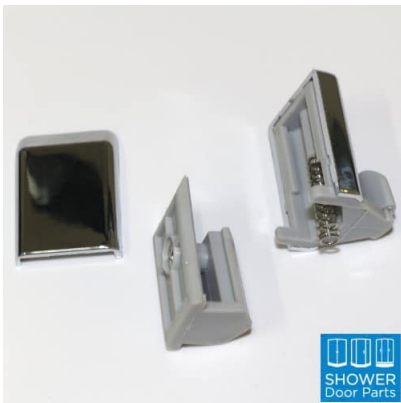

SHOWER Door Parts

SHOWER DOOR PARTS NZ

Email: sales@showerdoorparts.co.nz

COLLESIUM SHOWER MK3

\$20.00

Shower Door upper wheels

Shower Door Lower Guide

SKU: C3W-

PRODUCT DESCRIPTION

These parts fit the Collesium Shower Mk3 curved corner shower by Henry Brooks.

C3W top Wheels

C3G bottom Guides

There are 2 doors per shower unit.

Each door requires

2 x (C3W) rollers per door and 2 x (C3G) guides per door.

Priced as per each item not per pair.

SHOWER Door Parts

SHOWER DOOR PARTS NZ
Email: sales@showerdoorparts.co.nz

GALLERY IMAGES

SHOWER Door Parts

SHOWER DOOR PARTS NZ

Email: sales@showerdoorparts.co.nz

Height: 36mm
Width: 27mm
Depth: 34mm
Glass thickness: 6mm
Glass edge to hole Center: 18mm
Dia hole in Glass: 8mm