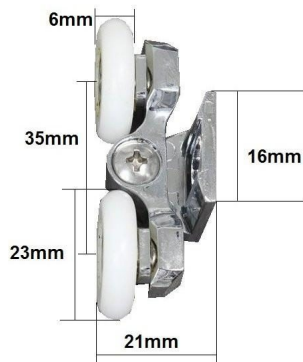

PRODUCT DESCRIPTION

These parts fit the Collesium Shower Mk3 curved corner shower by Henry Brooks.

C3W top Wheels

C3G bottom Guides

There are 2 doors per shower unit.

Each door requires

2 x (C3W) rollers per door and 2 x (C3G) guides per door.

Priced as per each item not per pair.

SHOWER Door Parts

SHOWER DOOR PARTS NZ
Email: sales@showerdoorparts.co.nz

GALLERY IMAGES

SHOWER Door Parts

SHOWER DOOR PARTS NZ

Email: sales@showerdoorparts.co.nz

Height: 36mm
Width: 27mm
Depth: 34mm
Glass thickness: 6mm
Glass edge to hole Center: 18mm
Dia hole in Glass: 8mm

SHOWER Door Parts

SHOWER DOOR PARTS NZ
Email: sales@showerdoorparts.co.nz

VARIATIONS

Image	SKU	Price	Description	Options
 	C3G-ch	\$20.00	Guide Chrome - bottom - C3G-ch	
 	C3W	\$20.00	Rollers - top - C3W	